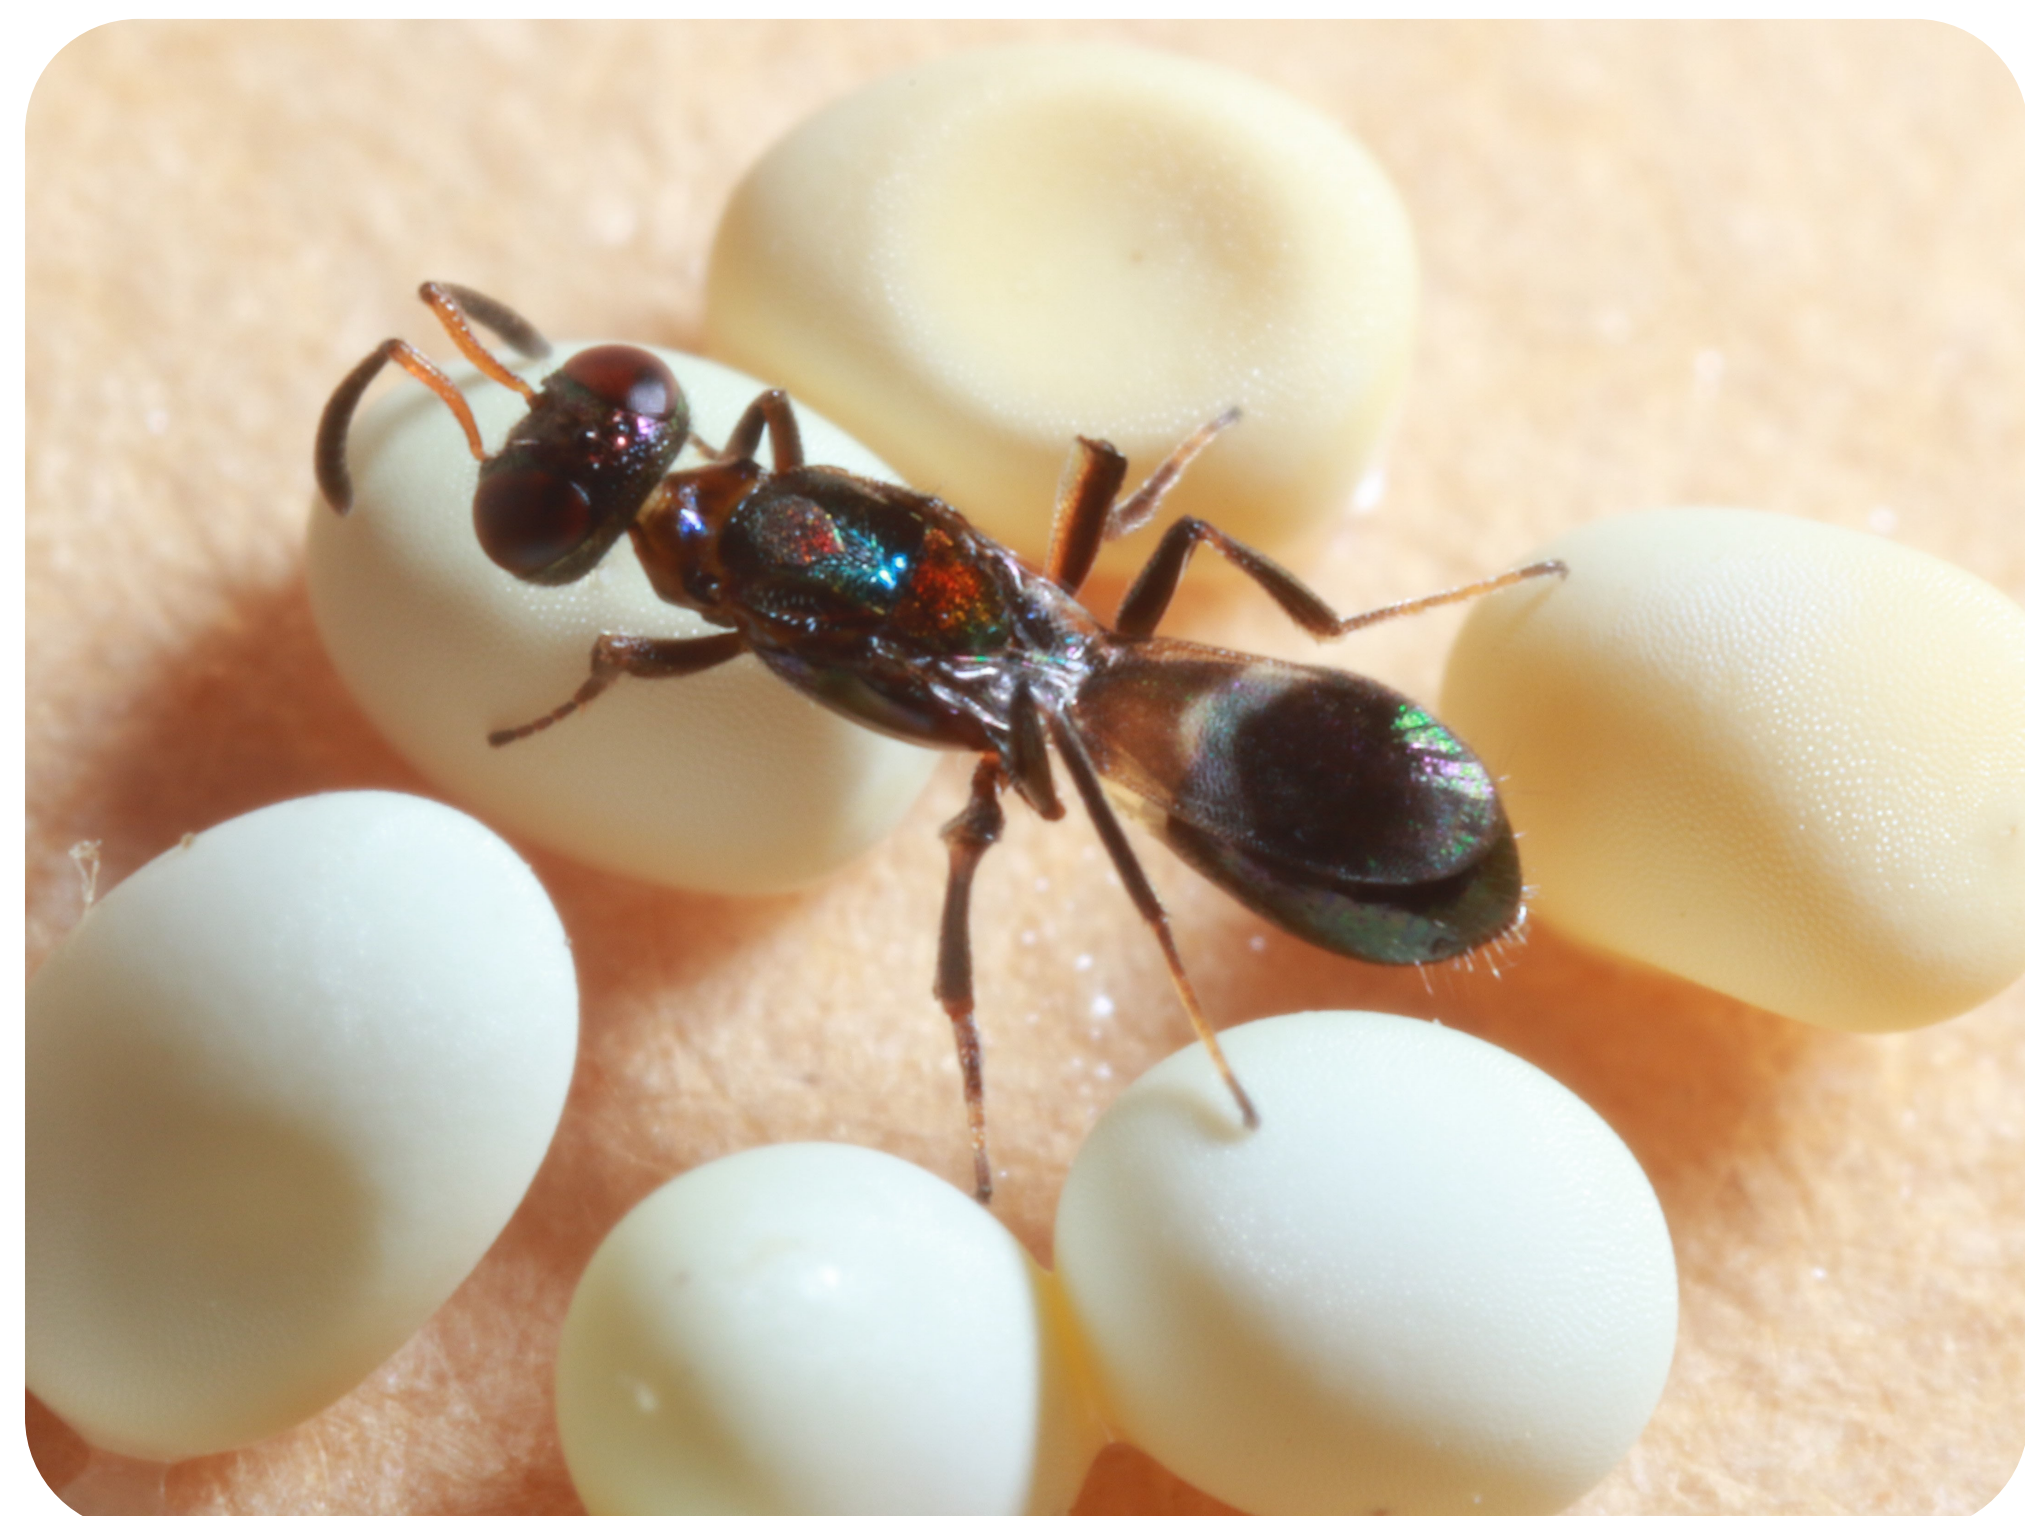

# EGG PARASITOID WASP - *Anastatus fulloi*

Order: Hymenoptera Family: Eupelmidae

- Litchi stink bug, an invasive pest, was found in recent years that reduced the yield of litchi and longan.
- *Anastatus fulloi* is a native egg parasitoid wasp in Taiwan.
- To develop a mass production system, we demonstrated that eggs of a moth *Samia cynthia* can serve as a substitute host for mass producing.

Adult of litchi stink bug

Nymph of litchi stink bug

Egg of litchi stink bug

Parasitic in the litchi stink bug egg

Adult of *Samia cynthia*

Parasitic in the *Samia cynthia* egg